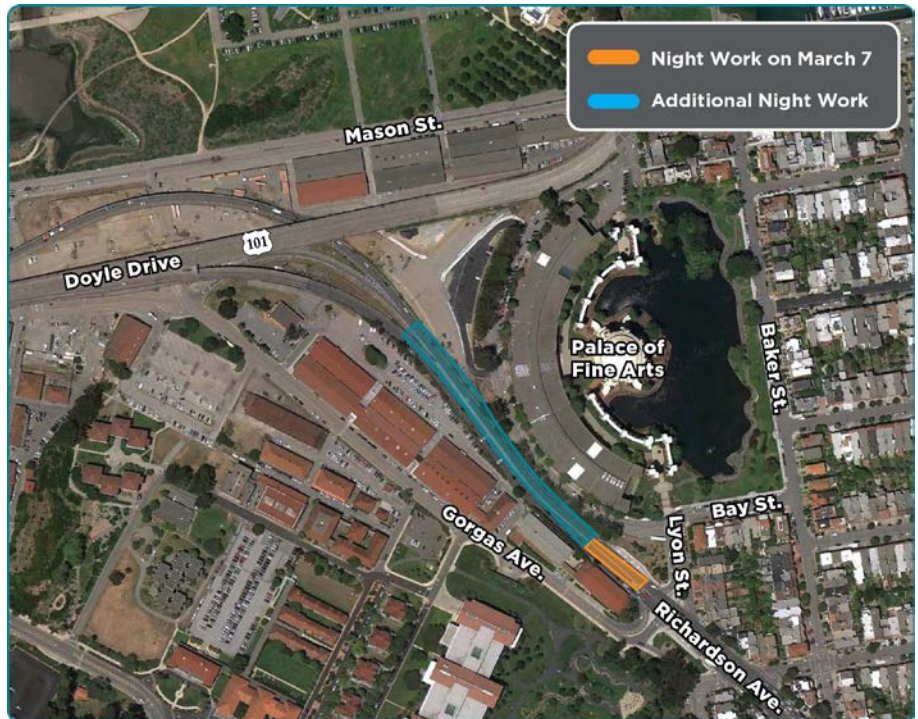

## RE-ENVISIONING DOYLE DRIVE

603 Mason St, The Presidio • San Francisco, CA 94129

### Construction Notification *Median Removal on Richardson Avenue*

March 2, 2012

Dear Residents,

Beginning **Wednesday, March 7** through the week of March 12, there will be night work and lane closures on Richardson Avenue at the east end of Doyle Drive. The majority of the work will be away from residences and is not expected to be disruptive. There will be one night of work to remove the median on Richardson Avenue near Gorgas Avenue and Lyon Street on March 7 from 11:00 p.m. to 5:00 a.m.

The road work is in preparation for the weekend closure of Doyle Drive, scheduled for this spring, which is necessary to transfer traffic to the seismically safe, temporary detour.

Please visit the project website for updated information: [www.presidioparkway.org](http://www.presidioparkway.org).