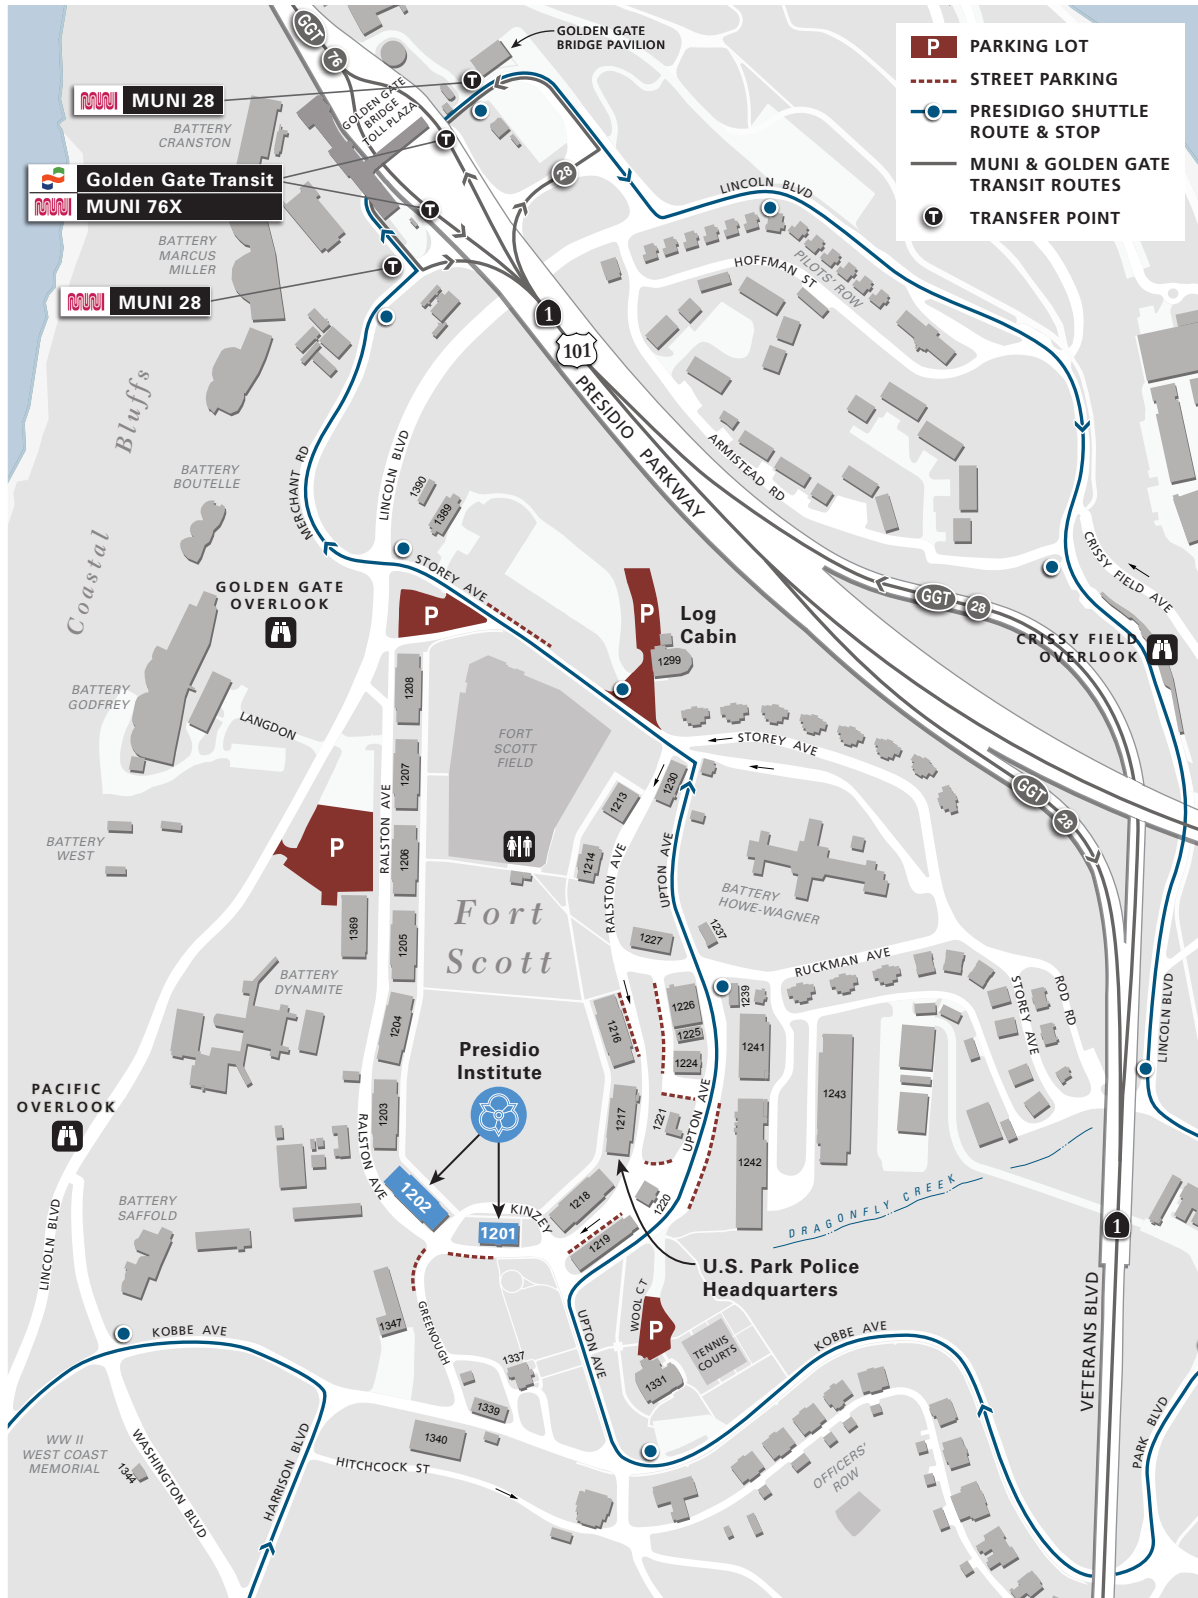

# DIRECTIONS AND PARKING

1201 and 1202 Ralston Avenue, San Francisco, 94129

Presidio Institute

Presidio Trust

The Presidio Institute is a Presidio Trust initiative.